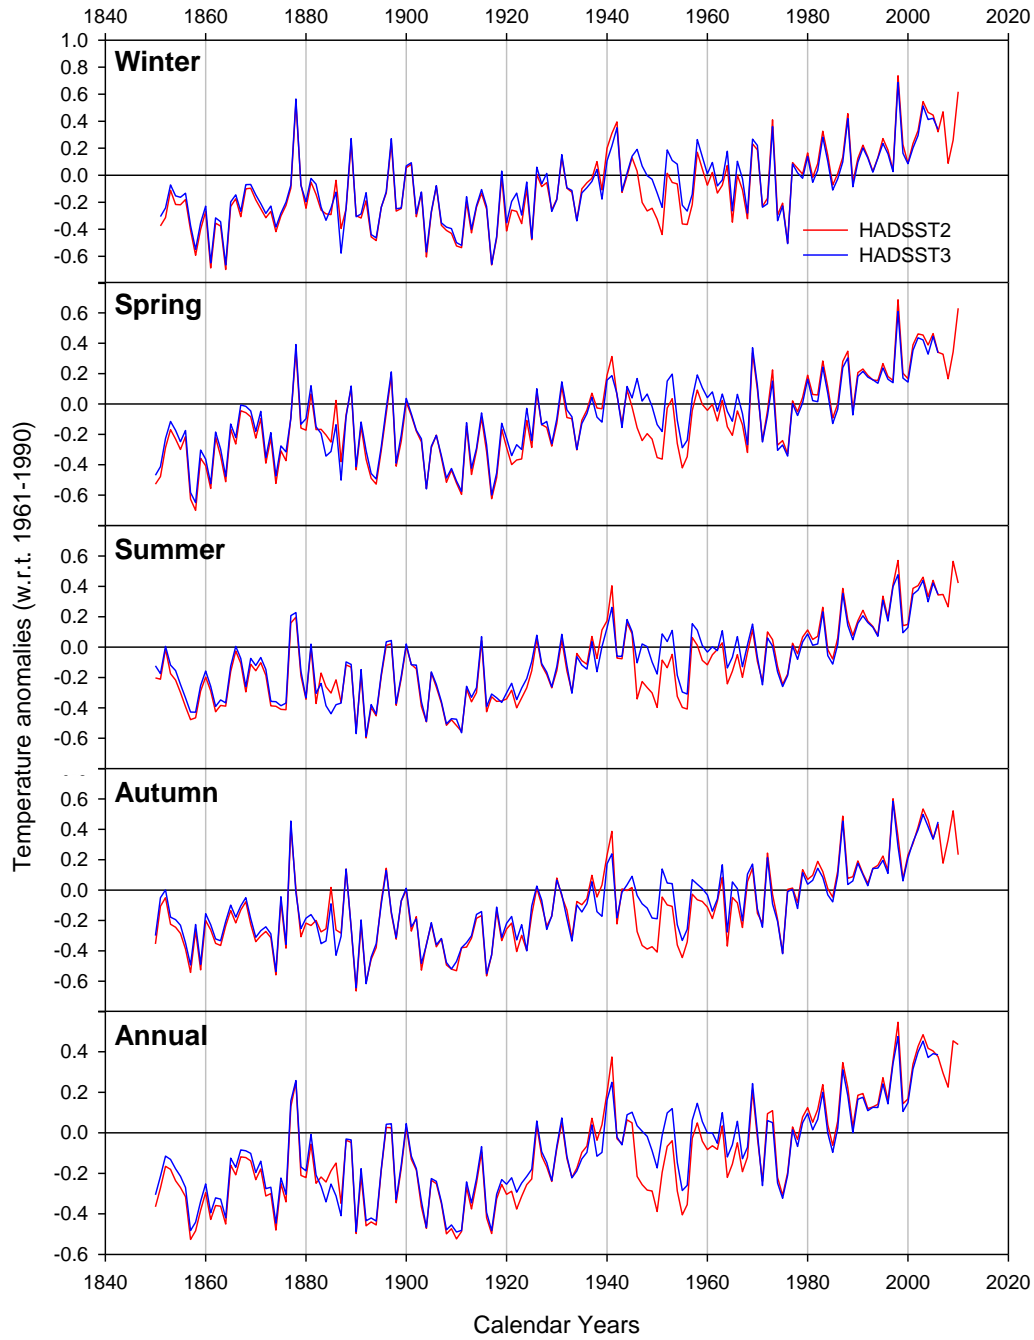

Toprical Tempertaures: 30S-30N