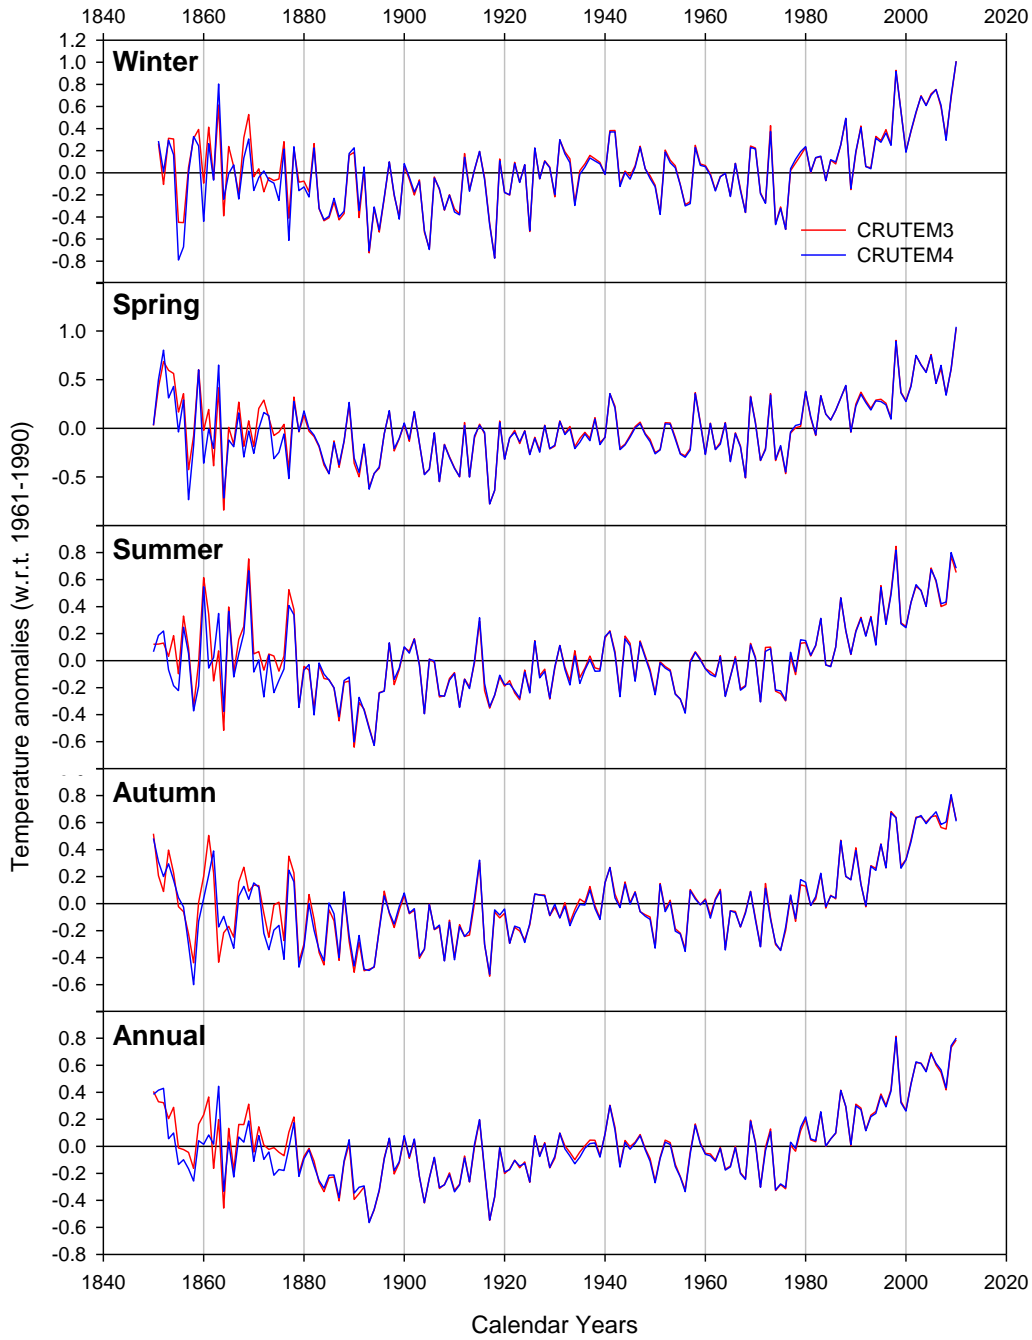

Toprical Tempertaures: 30S-30N